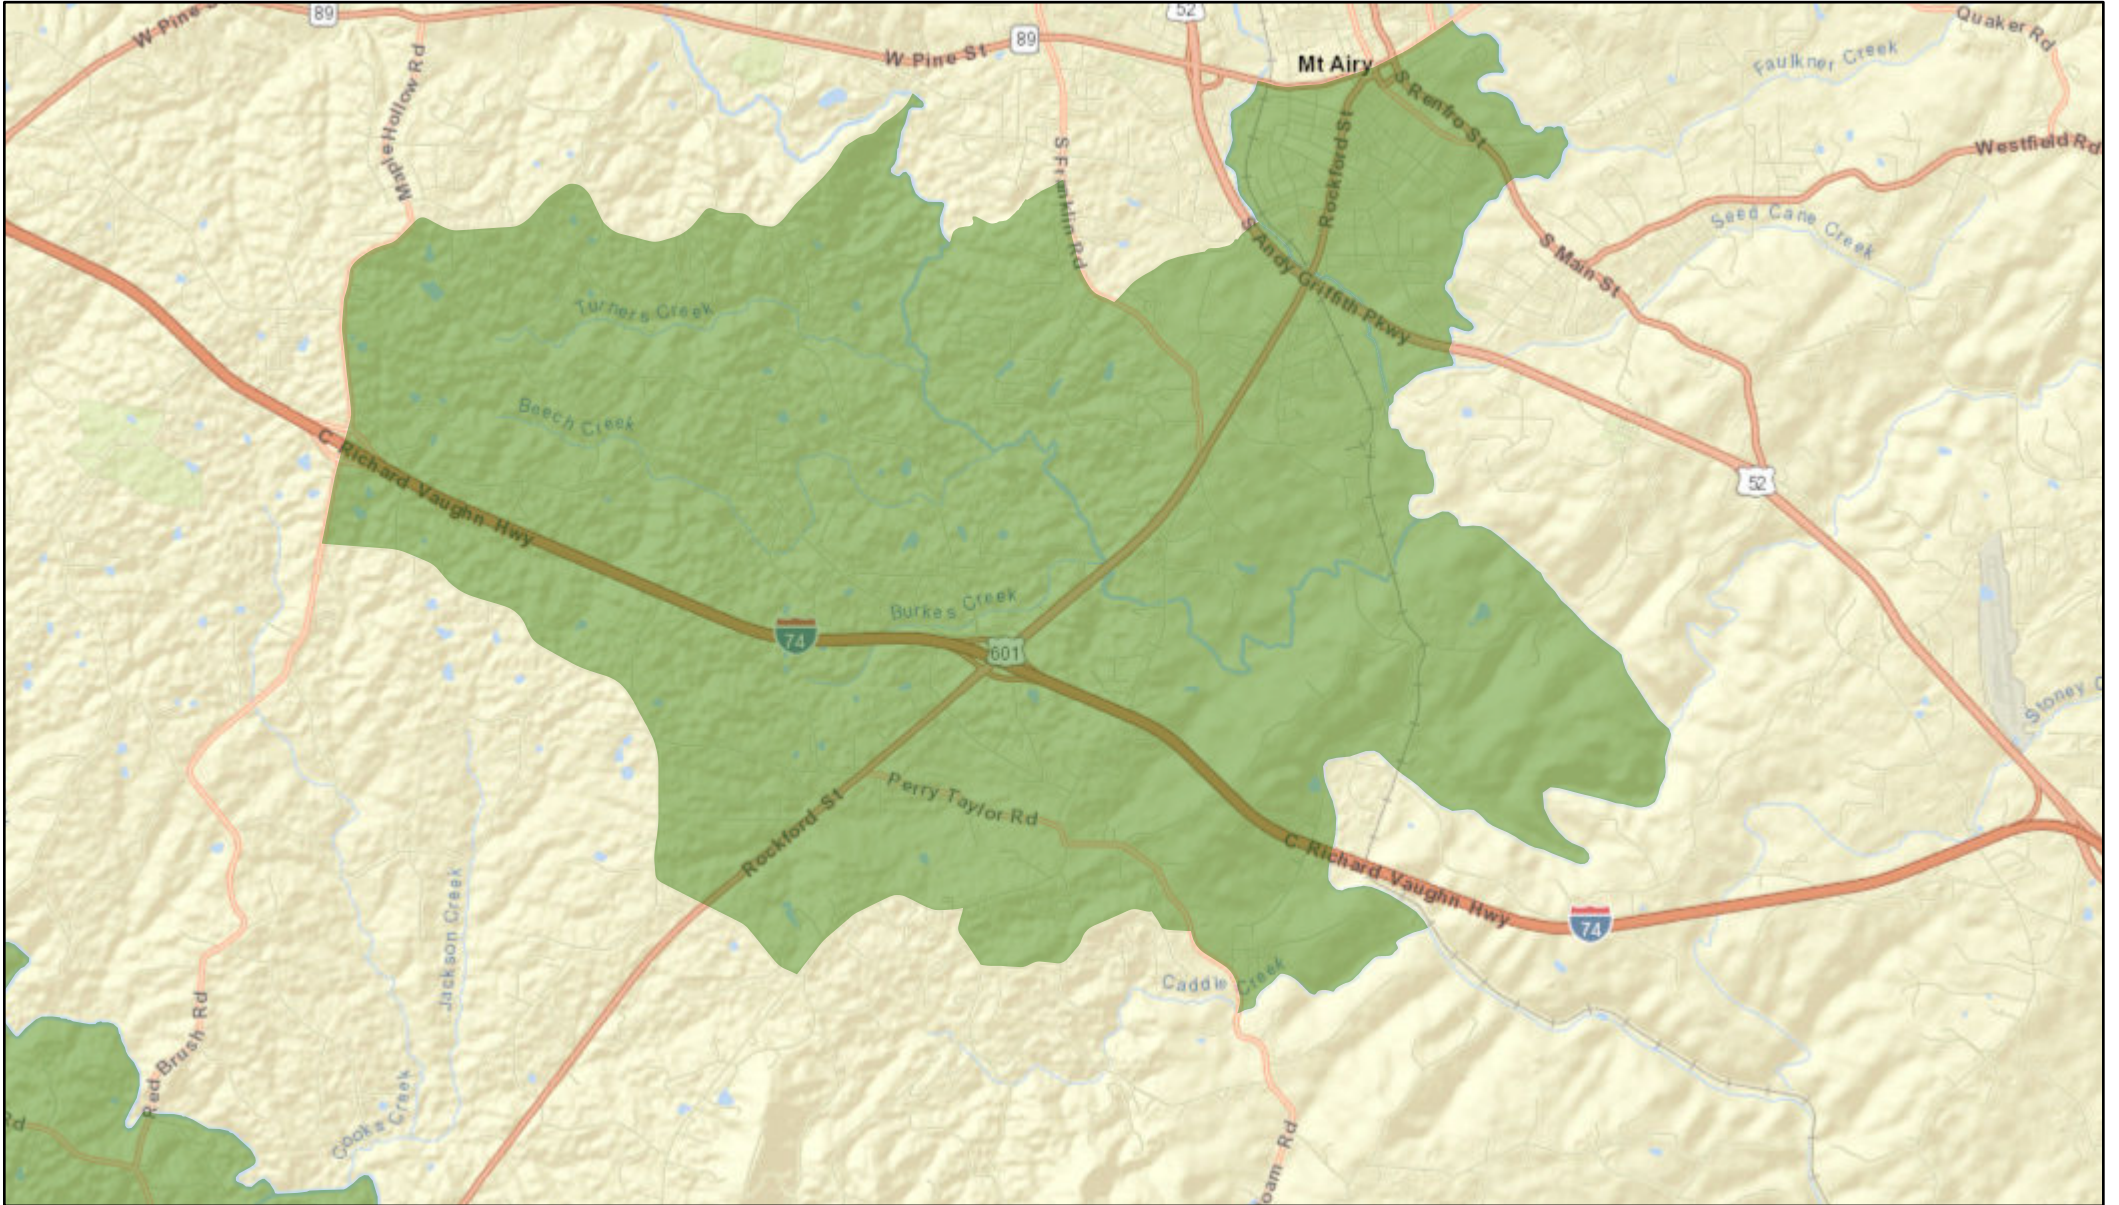

NC Opportunity Zones - Candidate Zones

10/8/2018, 3:53:35 PM

OZ Candidate Zone

1:72,224

0 0.5 1 2 mi

0 0.75 1.5 3 km

Sources: Esri, HERE, Garmin, USGS, Intermap, INCREMENT P, NRCan, Esri Japan, METI, Esri China (Hong Kong), Esri Korea, Esri (Thailand), NGCC, © OpenStreetMap contributors, and the GIS User Community