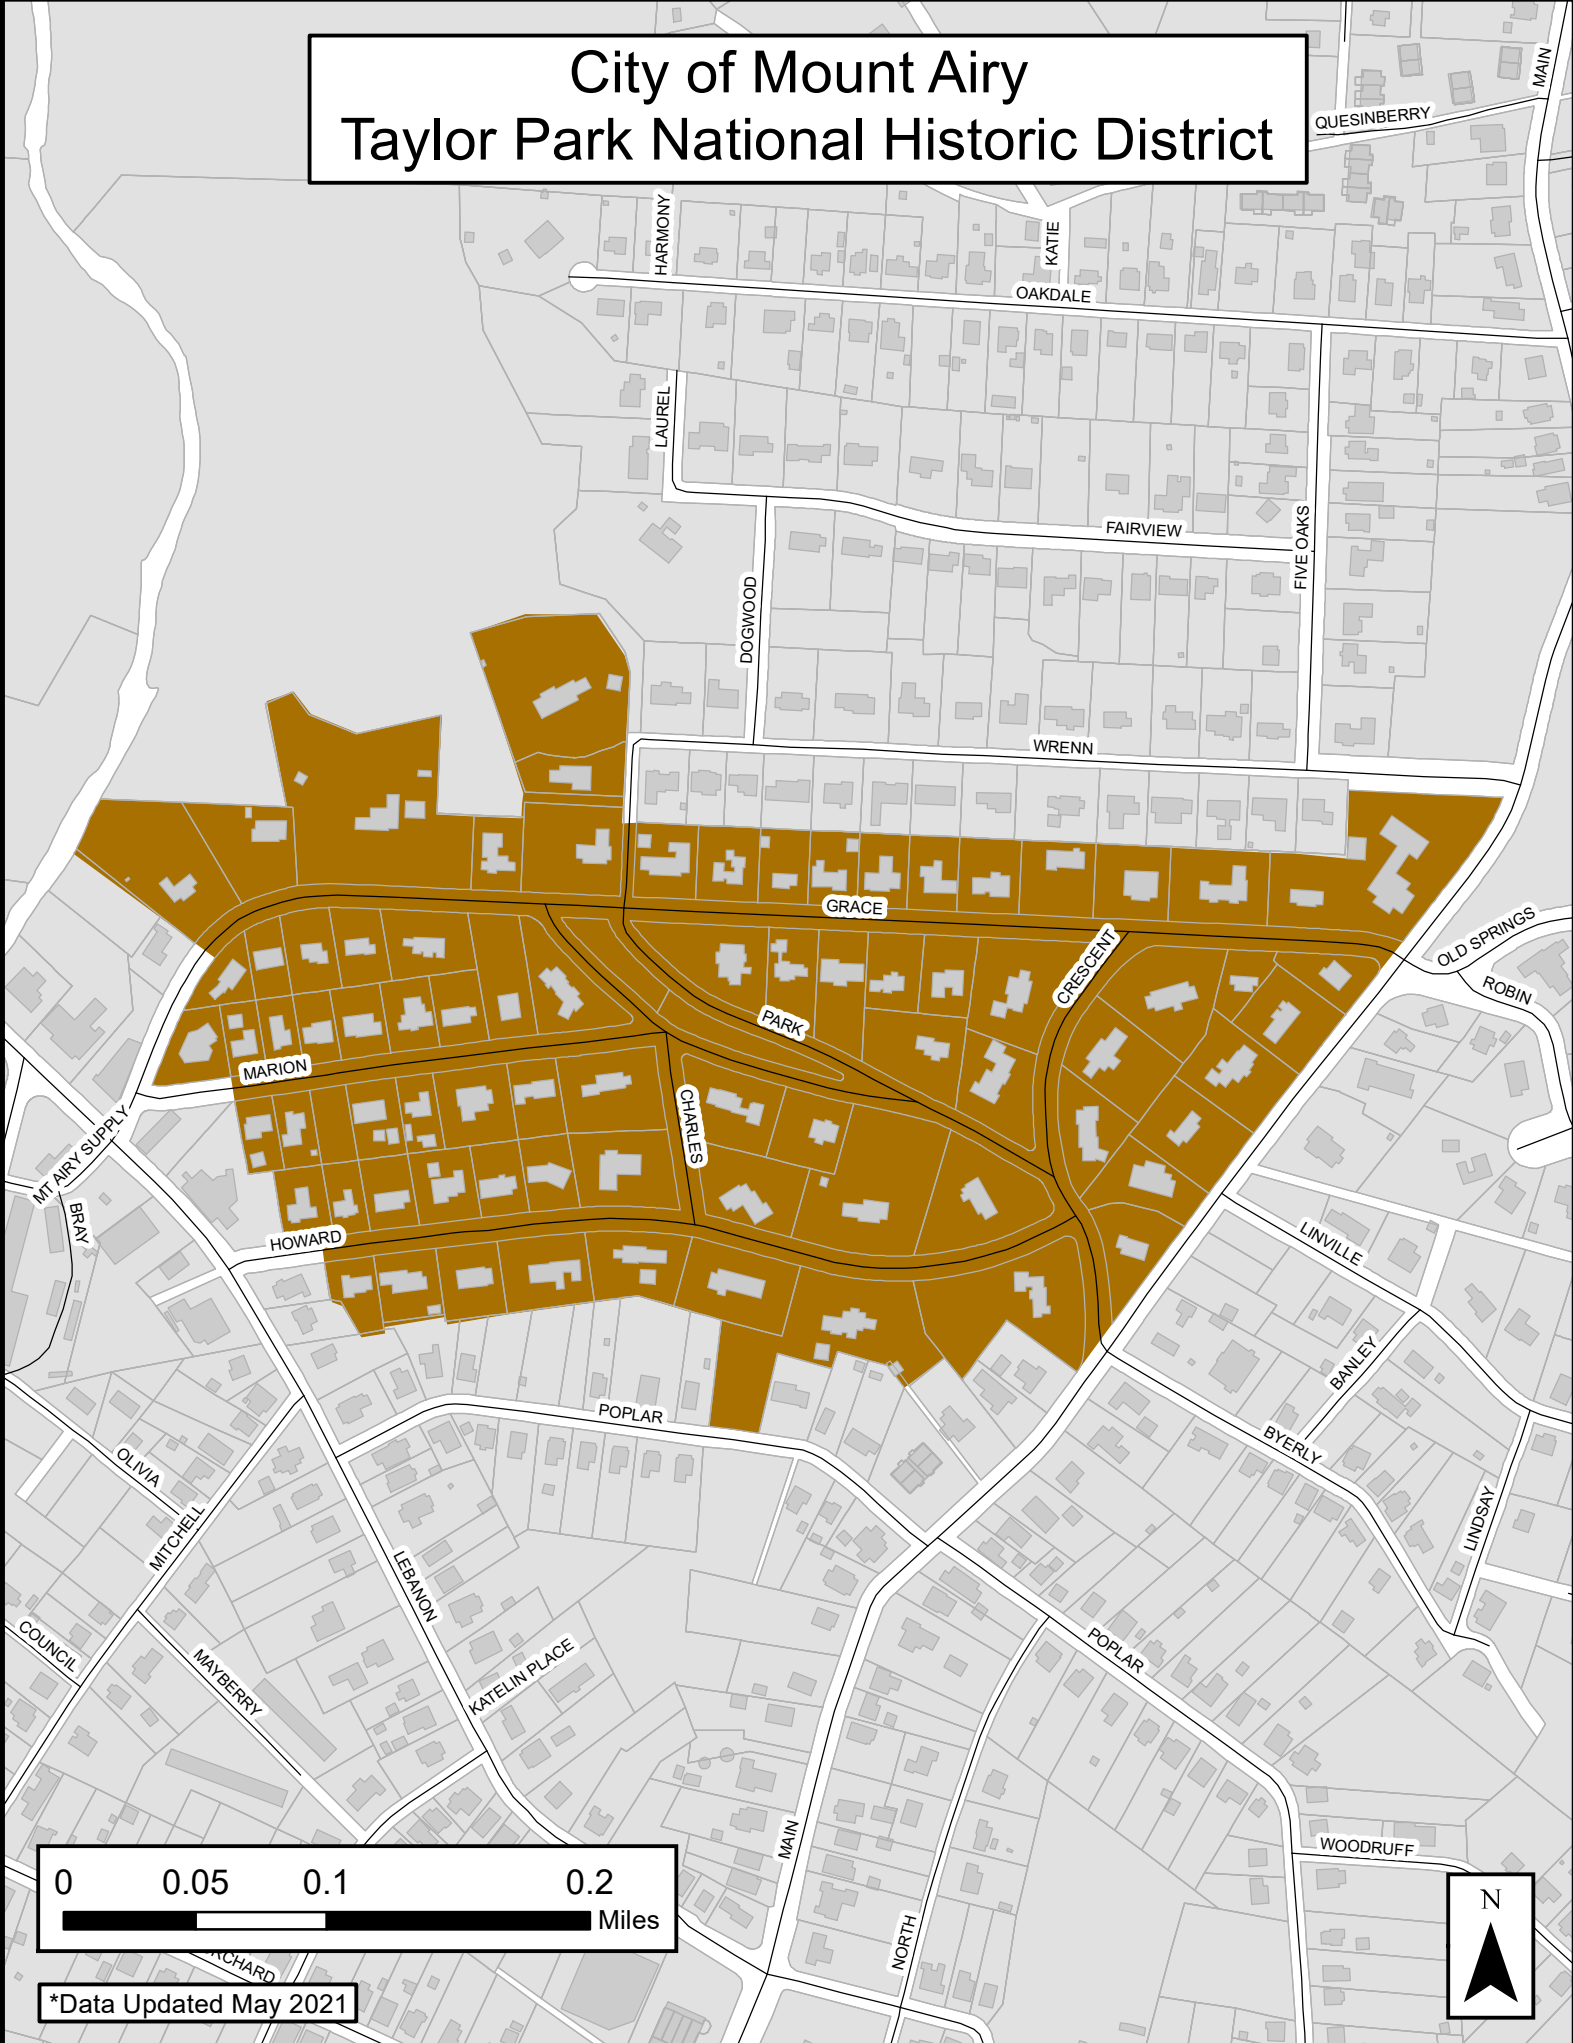

City of Mount Airy Taylor Park National Historic District

*Data Updated May 2021