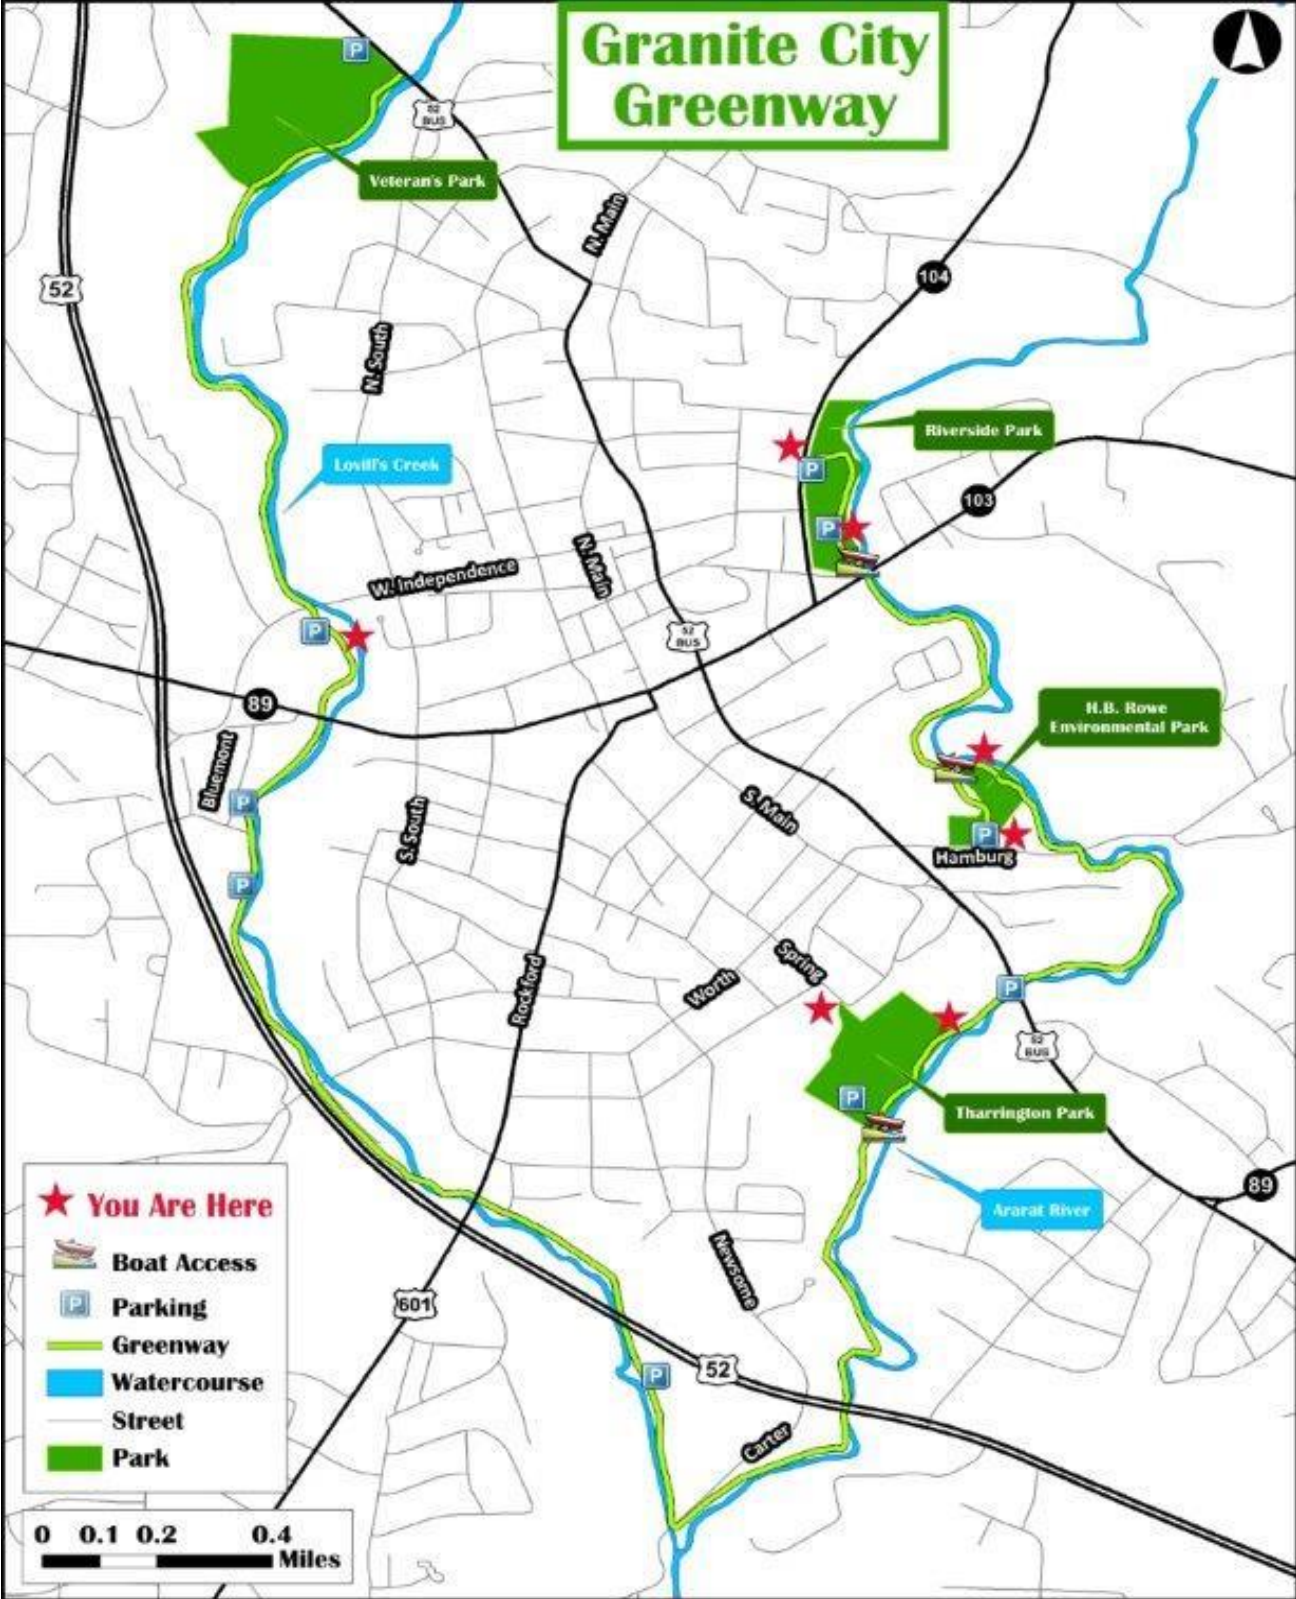

Granite City Greenway

★ You Are Here

- Boat Access
- Parking
- Greenway
- Watercourse
- Street
- Park

0 0.1 0.2 0.4 Miles