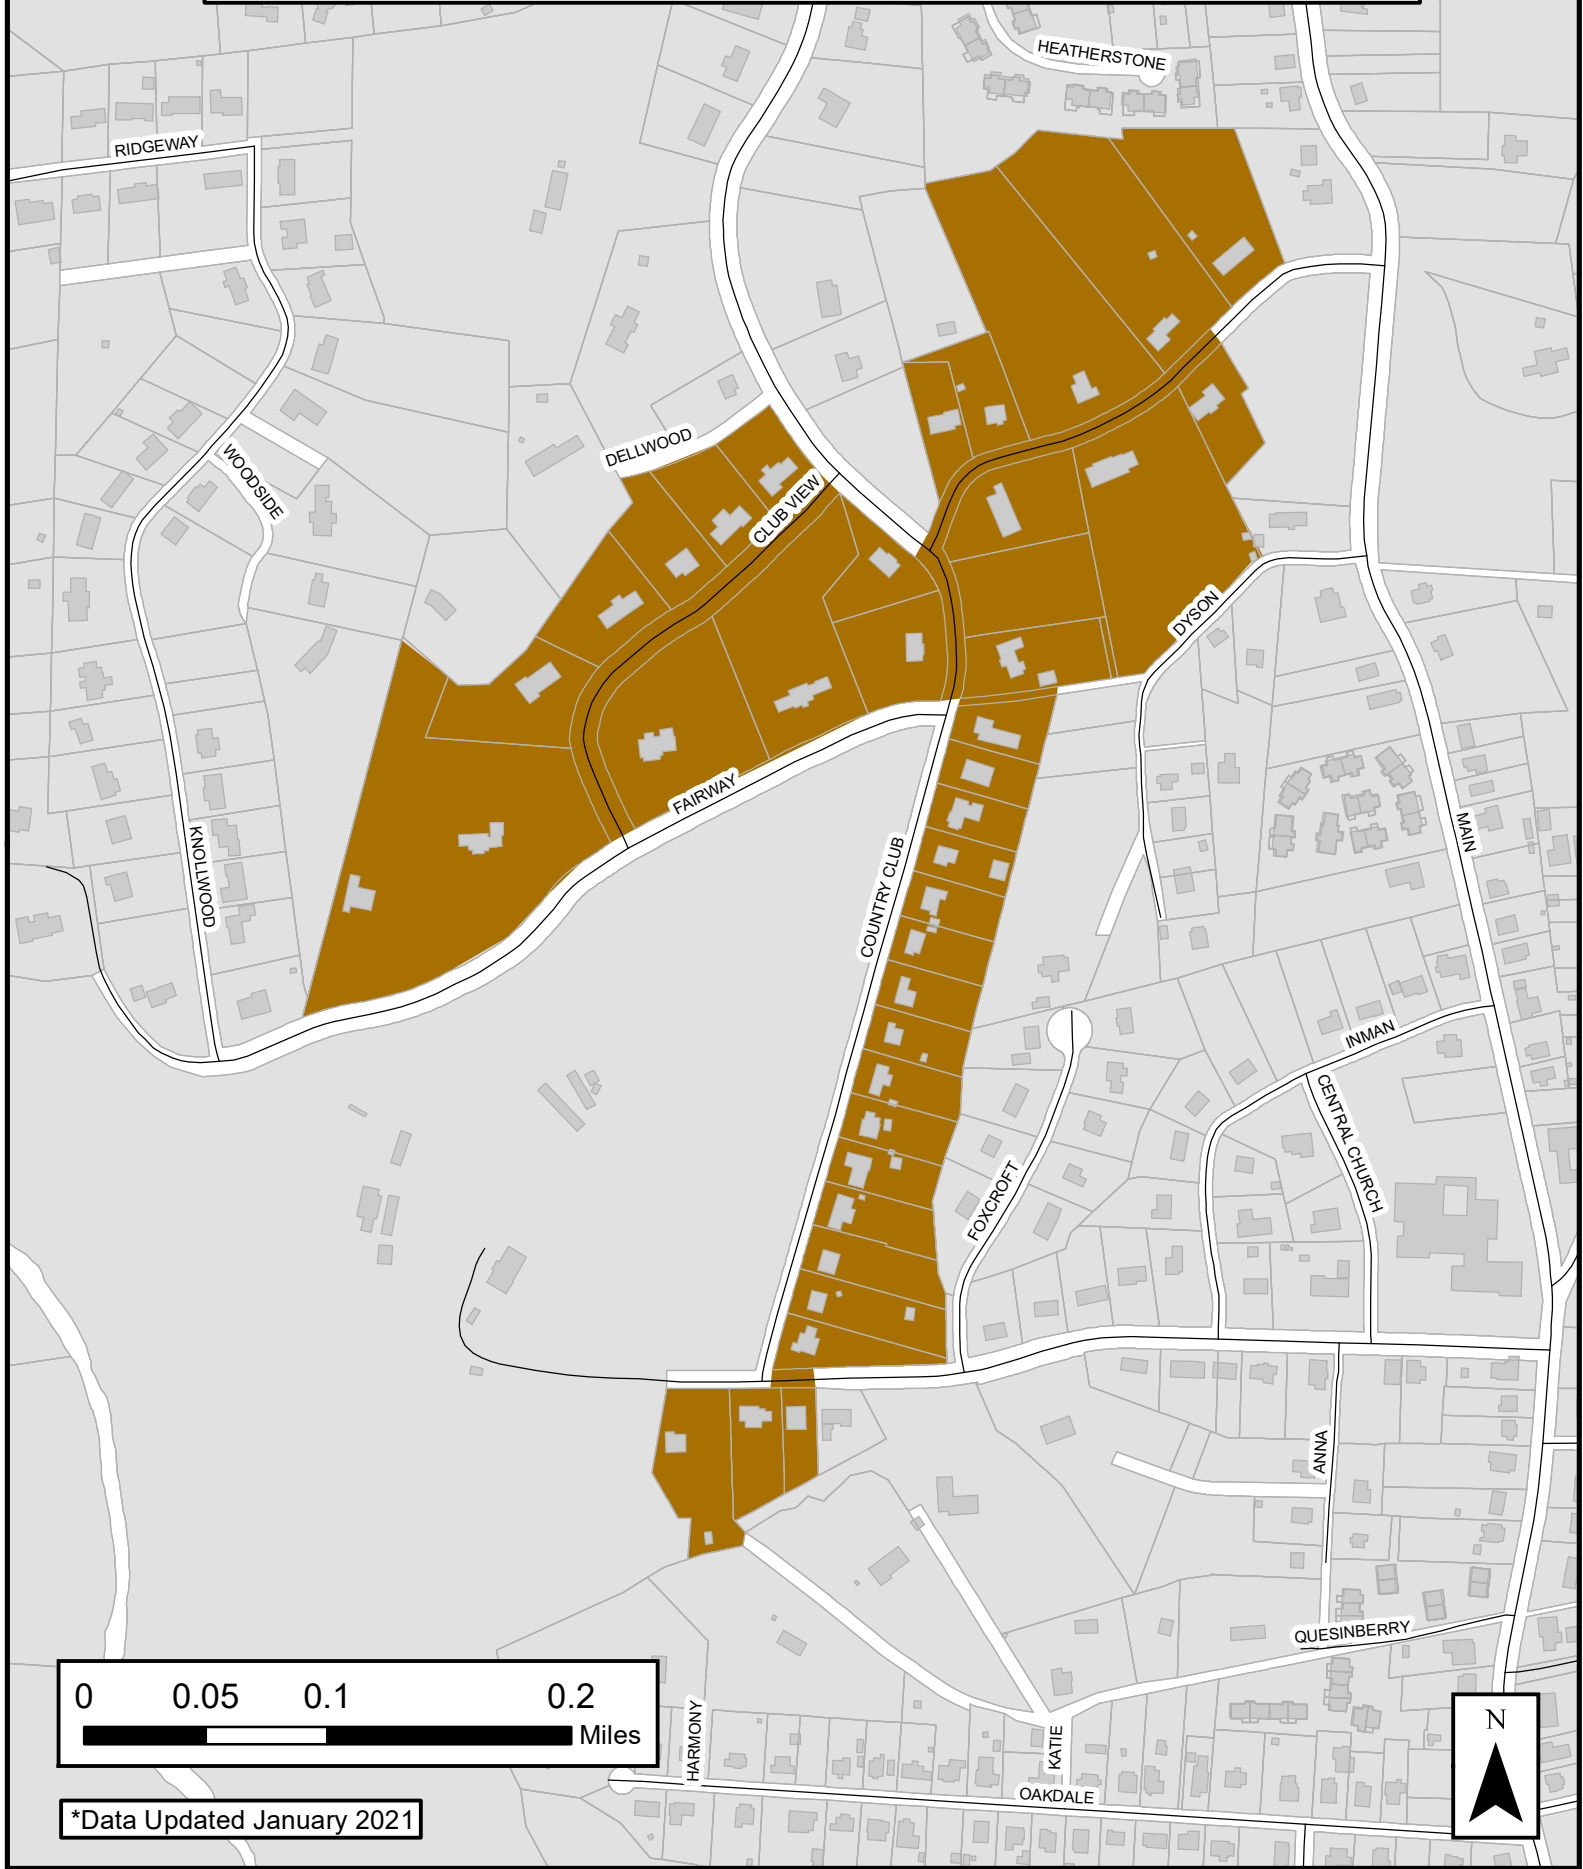

City of Mount Airy Country Club Estates National Historic District

*Data Updated January 2021