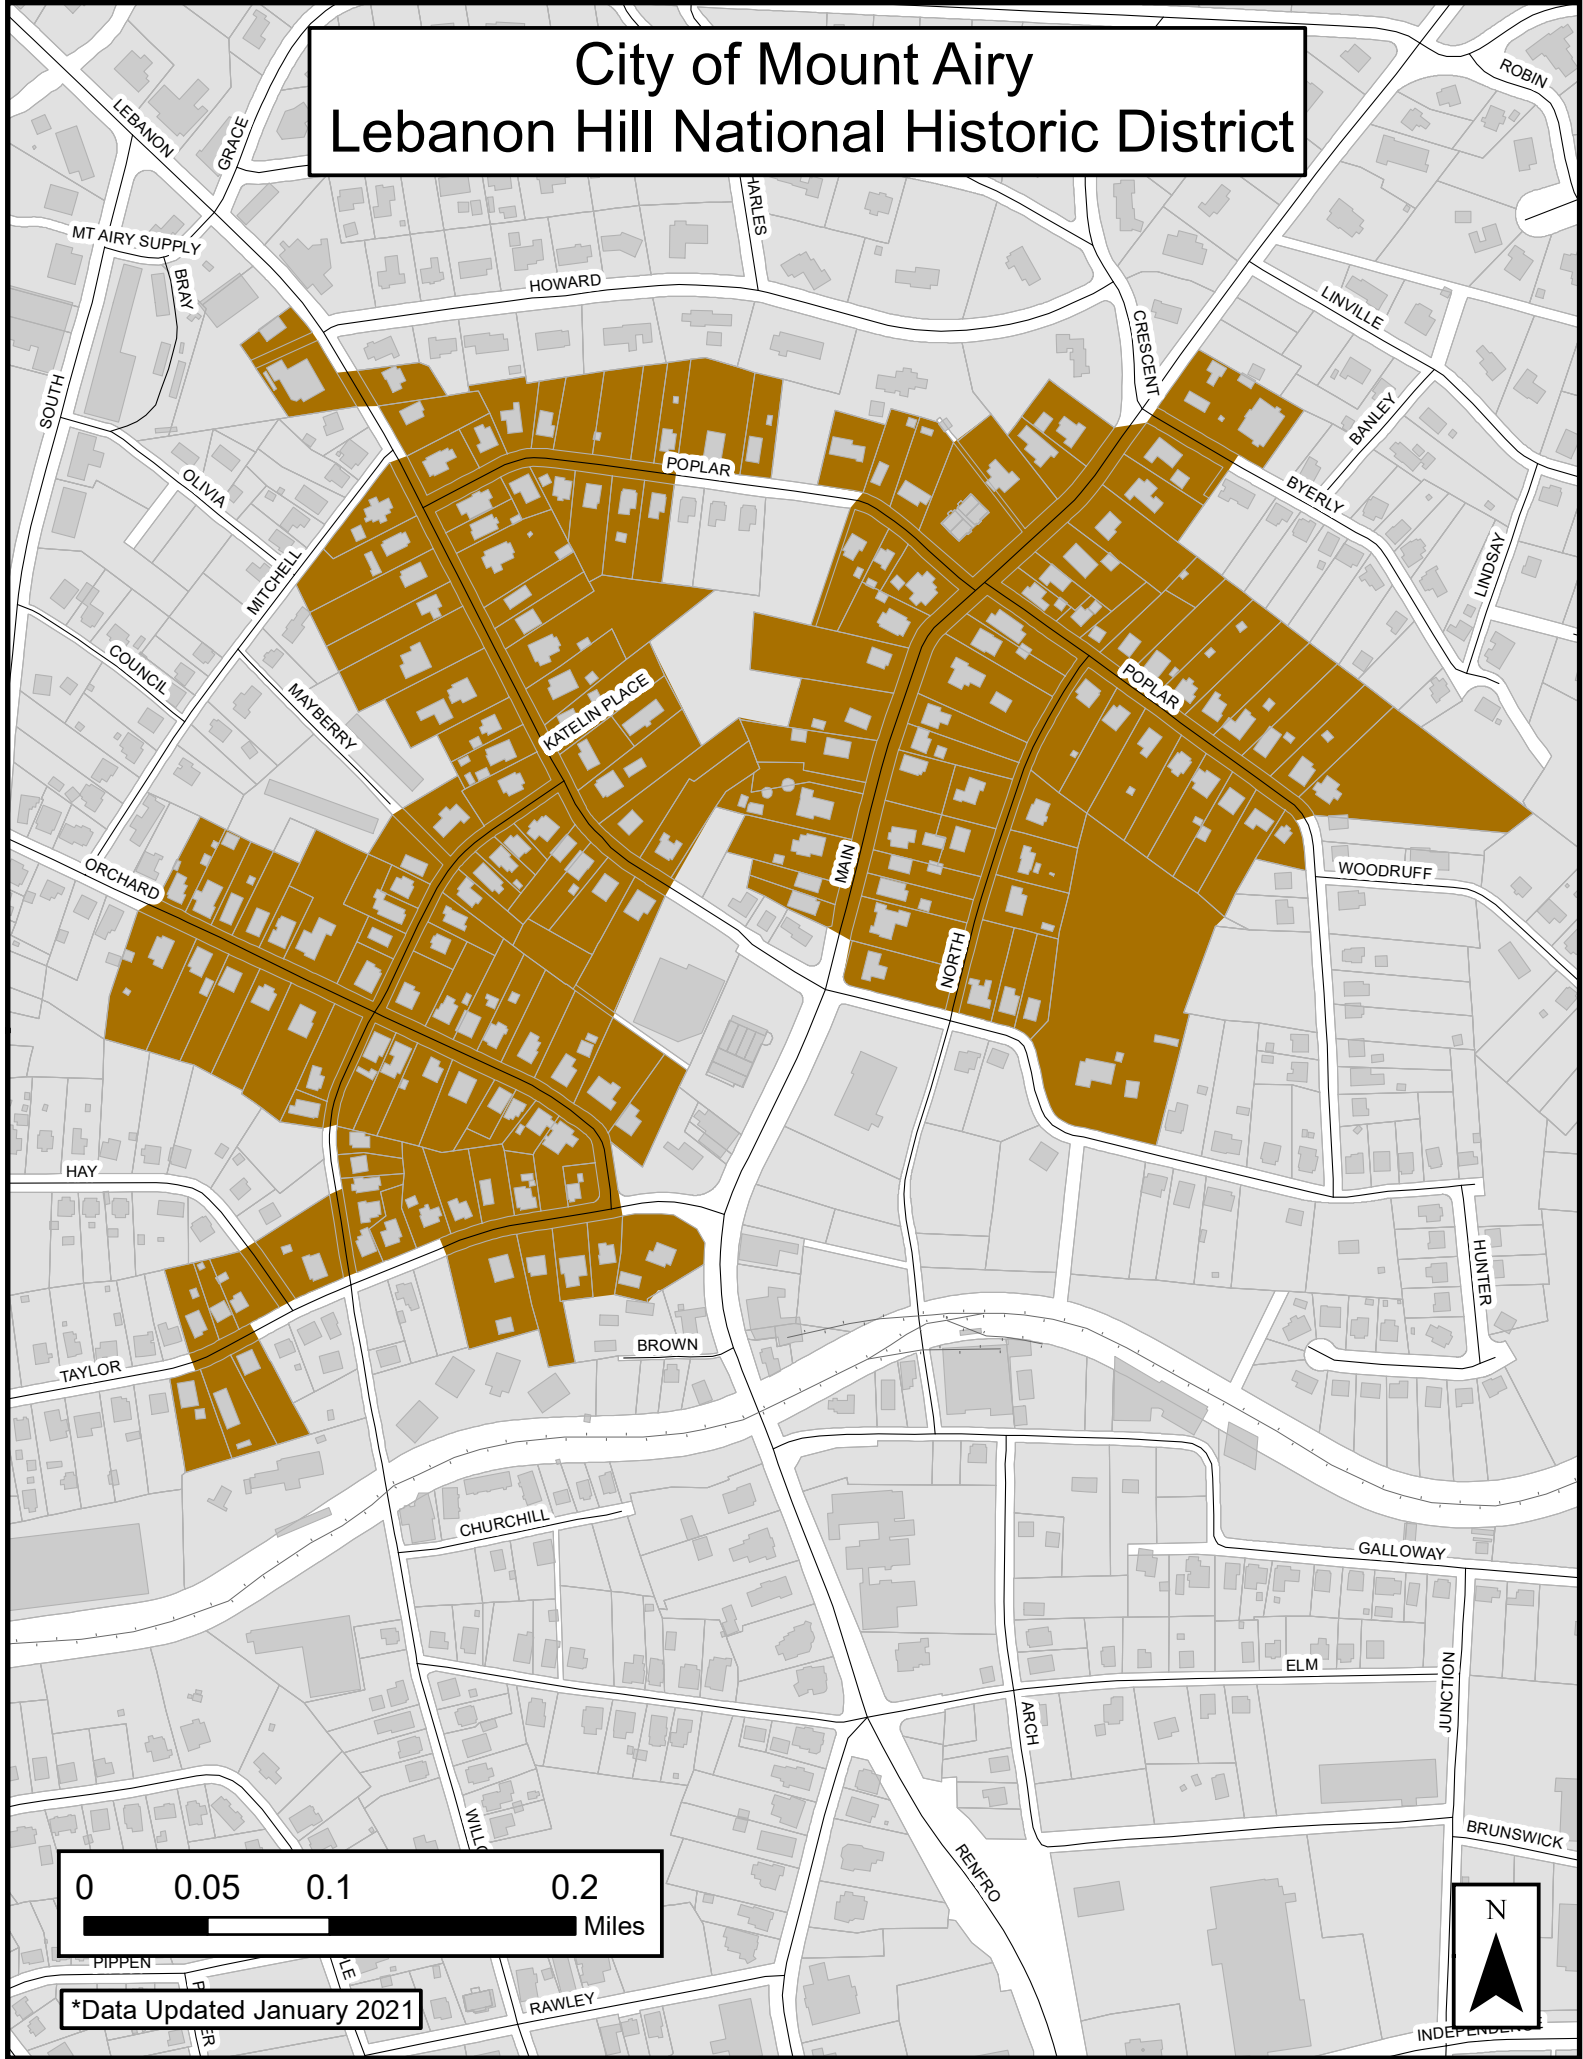

# City of Mount Airy Lebanon Hill National Historic District

\*Data Updated January 2021